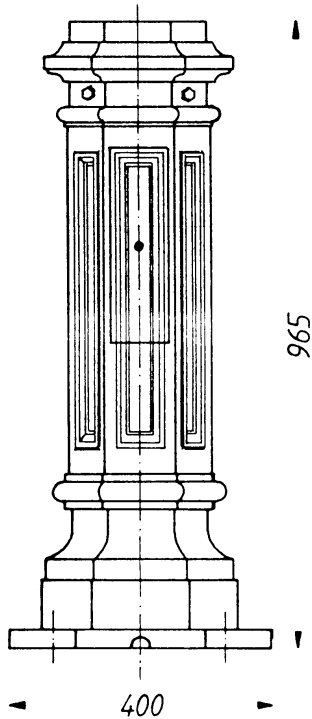

THK-610-K
Candelabra top part with Spigot \varnothing 60 mm or flanged connections
Weight: approx 51 kg

THK-1610
Candelabra upper section with Spigot \varnothing 40 mm
Weight: approx 47 kg

Historical Candelabra THK-610 with system components

Candelabra THK-610 „Freiburg“

THK-610-A
Candelabra base with
door to screw
Weight: approx 91.5 kg

THK-610-C
Candelabra base for
screwing
Weight: approx 24 kg

THK-610-E
Candelabra base with
door for burying
Weight: approx 124.5 kg