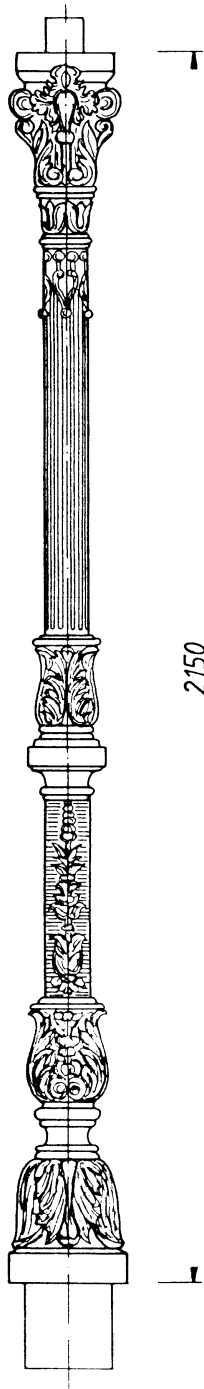

Friedhelm TRAPP GmbH

Ostring 15 - 63533 Mainhausen - Zentrale: 06182/9294-5 - Fax: 06182/9294-69 - Mail: trapp@f-trapp.de

www.f-trapp.de

Candelabra THK-610 „Freiburg“

THK-610
Candelabra upper section with Spigot $\varnothing$ 60 mm or flanged connections
Weight: approx 85 kg