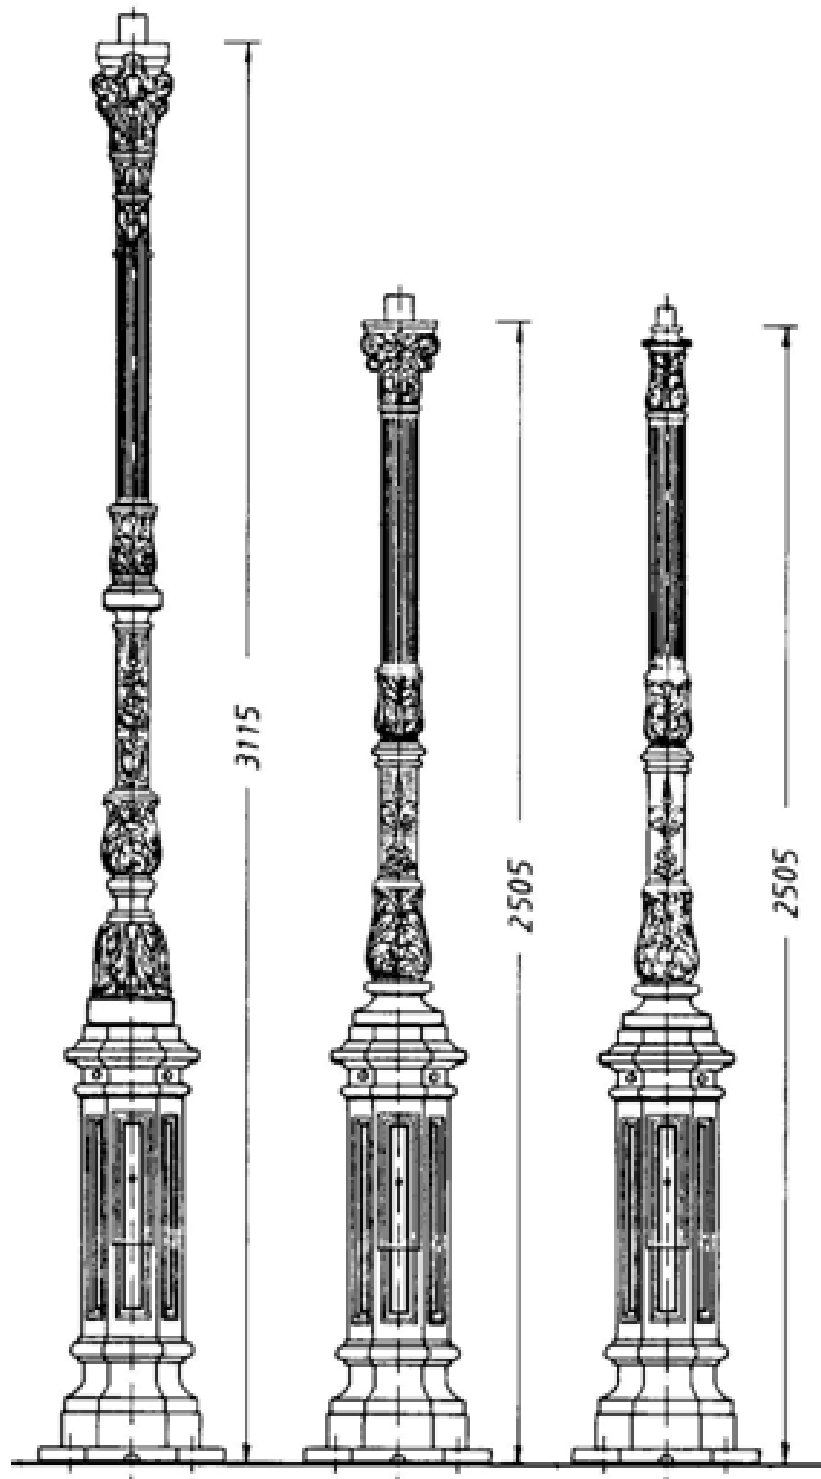

Friedhelm TRAPP GmbH

Ostring 15 - 63533 Mainhausen - Zentrale: 06182/9294-5 - Fax: 06182/9294-69 - Mail: trapp@f-trapp.de

www.f-trapp.de

Candelabra THK-610 „Freiburg“

Historical Candelabra THK-610 on candelabra base THK-610-A