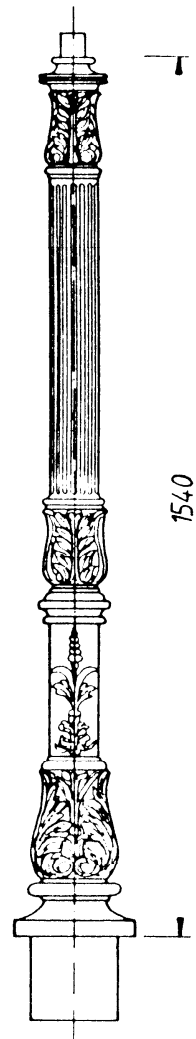

Friedhelm TRAPP GmbH

Ostring 15 - 63533 Mainhausen - Zentrale: 06182/9294-5 - Fax: 06182/9294-69 - Mail: trapp@f-trapp.de

www.f-trapp.de

Candelabra THK-610 „Freiburg“

THK-610
Candelabra upper section with Spigot \varnothing 60 mm or flanged connections
Weight: approx 85 kg

THK-610-K
Candelabra top part with Spigot \varnothing 60 mm or flanged connections
Weight: approx 51 kg

THK-1610
Candelabra upper section with Spigot \varnothing 40 mm
Weight: approx 47 kg

Historical Candelabra THK-610 with system components

Candelabra THK-610 „Freiburg“

THK-610-A
Candelabra base with
door to screw
Weight: approx 91.5 kg

THK-610-C
Candelabra base for
screwing
Weight: approx 24 kg

THK-610-E
Candelabra base with
door for burying
Weight: approx 124.5 kg