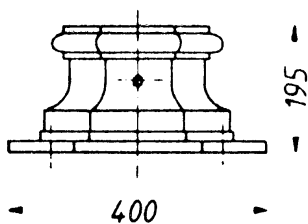

THK-610-K
Candelabra top part with Spigot \varnothing 60 mm or flanged connections
Weight: approx 51 kg

THK-1610
Candelabra upper section with Spigot \varnothing 40 mm
Weight: approx 47 kg

Historical Candelabra THK-610 with system components

Candelabra THK-610 „Freiburg“

THK-610-A
Candelabra base with
door to screw
Weight: approx 91.5 kg

THK-610-C
Candelabra base for
screwing
Weight: approx 24 kg

THK-610-E
Candelabra base with
door for burying
Weight: approx 124.5 kg