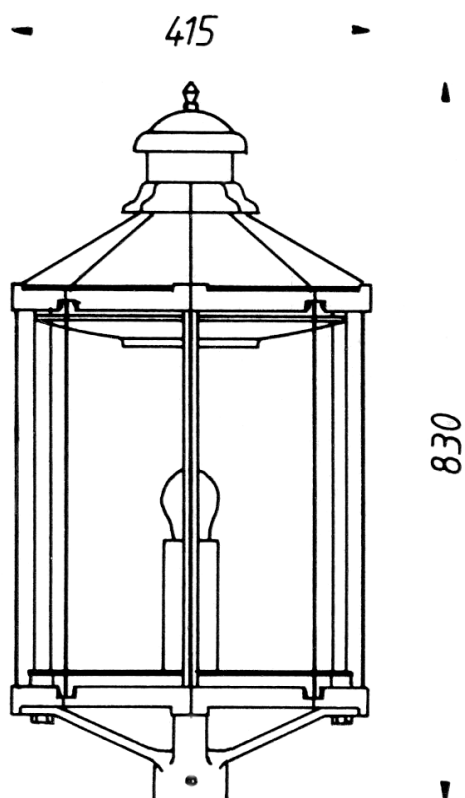

A special feature of this design allows an individual adjustment of the height of the lamp. The application can be carried out in conjunction with our historical iron candelabra, but also on wall brackets and in multiple combinations.

On a special pole

www.f-trapp.de

Historical luminaires round

THL-355 „Schwarzenbach“

Technical specifications

Luminaire housing:	Gray cast, strutless, with 4 spacer tubes
Fitting roof:	Coppersheet or aluminumsheet, painted
Reflector:	Aluminium, powdercoated
Fastening elements:	V2A
Glass:	Crystal glass, 4 mm thick
Varnishing:	RAL color of your choice
Installation:	LED, 1xE26 ES, TCD, HSE, HIE, all electric parts with VDE mark
Protection category:	IP 23
Protection class:	SK I, SK II available on request
Bow luminaires:	Plait bracket Ø 64 mm