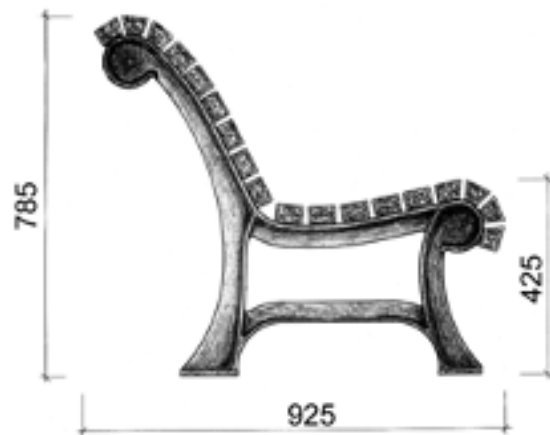

Wooden parts with scumble

Total weight:

ca. 120 kg

### Dimensions