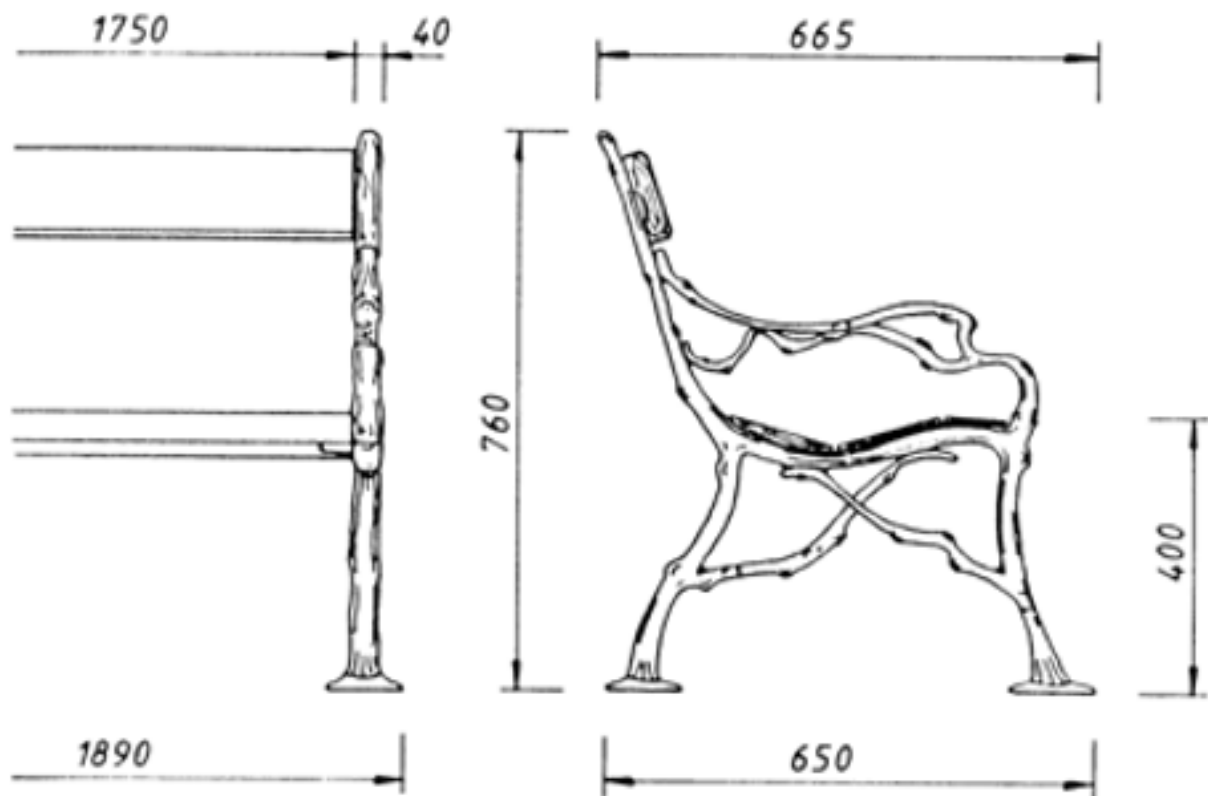

Wooden parts with scumble

Total weight:

ca. 84 kg

### Dimensions