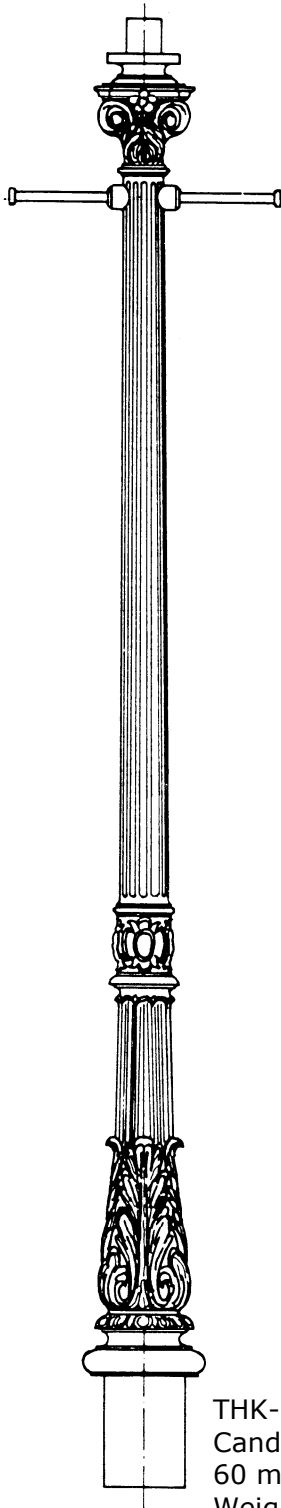

Friedhelm TRAPP GmbH

Ostring 15 - 63533 Mainhausen - Zentrale: 06182/9294-5 - Fax: 06182/9294-69 - Mail: trapp@f-trapp.de

www.f-trapp.de

Candelabra THK-695 „Zwickau“

Historical Candelabra THK-695 on candelabra base THK-695-A

Friedhelm TRAPP GmbH

Ostring 15 - 63533 Mainhausen - Zentrale: 06182/9294-5 - Fax: 06182/9294-69 - Mail: trapp@f-trapp.de

www.f-trapp.de

Candelabra THK-695 „Zwickau“

2255

THK-695
Candelabra top with Spigot \varnothing
60 mm or flanged connections
Weight: 85 kg

THK-695-M
Candelabra Upper part for
multiarmed luminaires

THK-695-A
candelabra base with
door for screwing
Weight: about 98 kg

Historical Candelabra THK-695 with system components