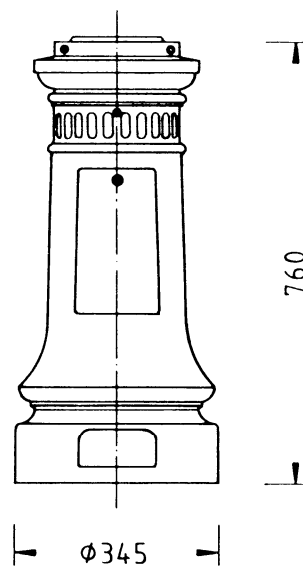

Friedhelm TRAPP GmbH

Ostring 15 - 63533 Mainhausen - Zentrale: 06182/9294-5 - Fax: 06182/9294-69 - Mail: trapp@f-trapp.de

www.f-trapp.de

Candelabra THK-695 „Zwickau“

2255

THK-695
Candelabra top with Spigot \varnothing
60 mm or flanged connections
Weight: 85 kg

THK-695-M
Candelabra Upper part for
multiarmed luminaires

THK-695-A
candelabra base with
door for screwing
Weight: about 98 kg

Historical Candelabra THK-695 with system components