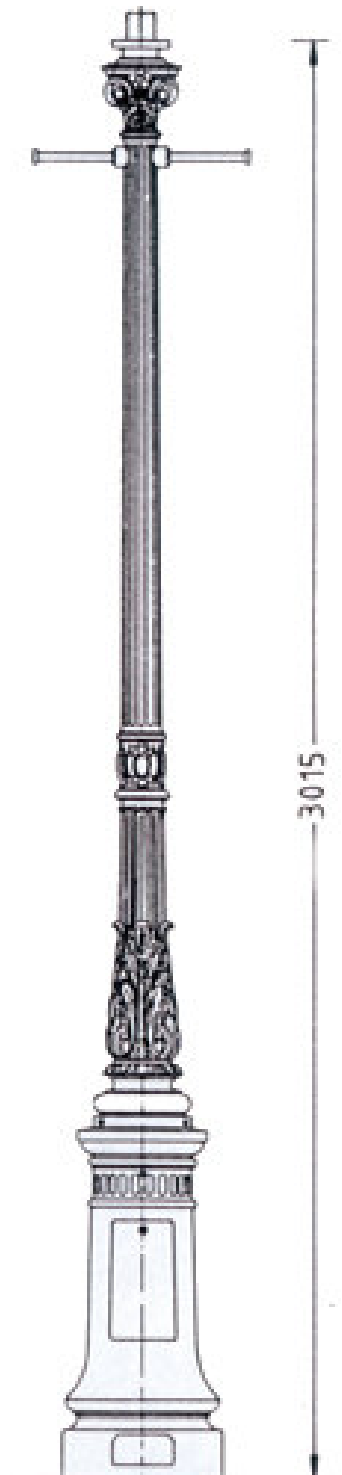

Friedhelm TRAPP GmbH

Ostring 15 - 63533 Mainhausen - Zentrale: 06182/9294-5 - Fax: 06182/9294-69 - Mail: trapp@f-trapp.de

www.f-trapp.de

Candelabra THK-695 „Zwickau“

Historical Candelabra THK-695 on candelabra base THK-695-A

Friedhelm TRAPP GmbH

Ostring 15 - 63533 Mainhausen - Zentrale: 06182/9294-5 - Fax: 06182/9294-69 - Mail: trapp@f-trapp.de

www.f-trapp.de

Candelabra THK-695 „Zwickau“

2255

THK-695
Candelabra top with Spigot \varnothing
60 mm or flanged connections
Weight: 85 kg

THK-695-M
Candelabra Upper part for
multiarmed luminaires

THK-695-A
candelabra base with
door for screwing
Weight: about 98 kg

Historical Candelabra THK-695 with system components