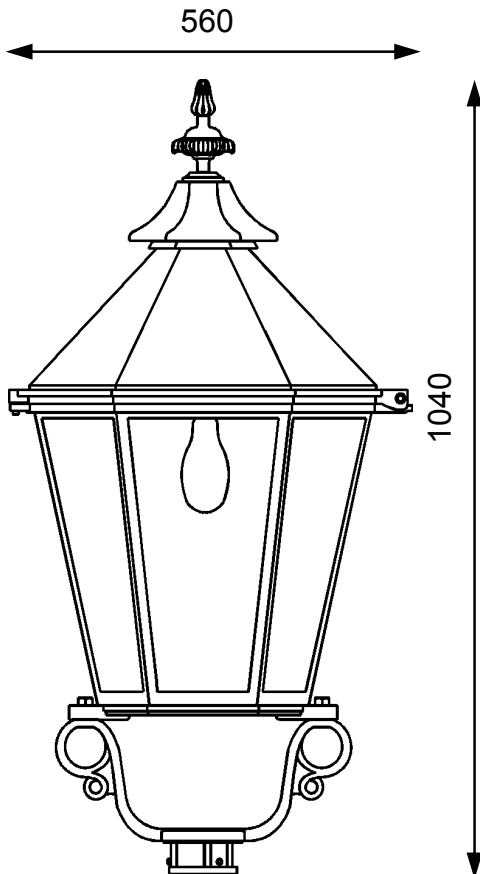

Through their discreet appearance this luminaire opens up numerous possibilities for a variety of lighting functions.

The application can be carried out in conjunction with our historical iron candelabra, but also on wall brackets and in multiple arm combinations. On a simple steel pole luminaire is an enriching addition to any sophisticated housing development.

On candelabra THK-610/610-A

Friedhelm TRAPP GmbH

Ostring 15 - 63533 Mainhausen - Zentrale: 06182/9294-5 - Fax: 06182/9294-69 - Mail: trapp@f-trapp.de

www.f-trapp.de

Historical luminaires hexagonal

THL-211 „Goch“

Technical specifications

Luminaire housing:	Aluminiumcasting and aluminumsheet
Fitting roof:	Coppersheet or aluminumsheet, painted
Reflector:	Aluminium, white powder coated
Fastening elements:	V2A
Glass:	PMMA or PC, clear or opal structured
Varnishing:	RAL color of your choice
Installation:	LED, 1xE26 ES, 2xE26 ES, TCD, HSE, HIE, all electric parts with VDE mark, illumination elements top mounted
Protection category:	IP 54
Protection class:	SK I, SK II available on request
Bow luminaires:	Forged plaitbow, \varnothing 64 mm, if desired, f lange bow possible